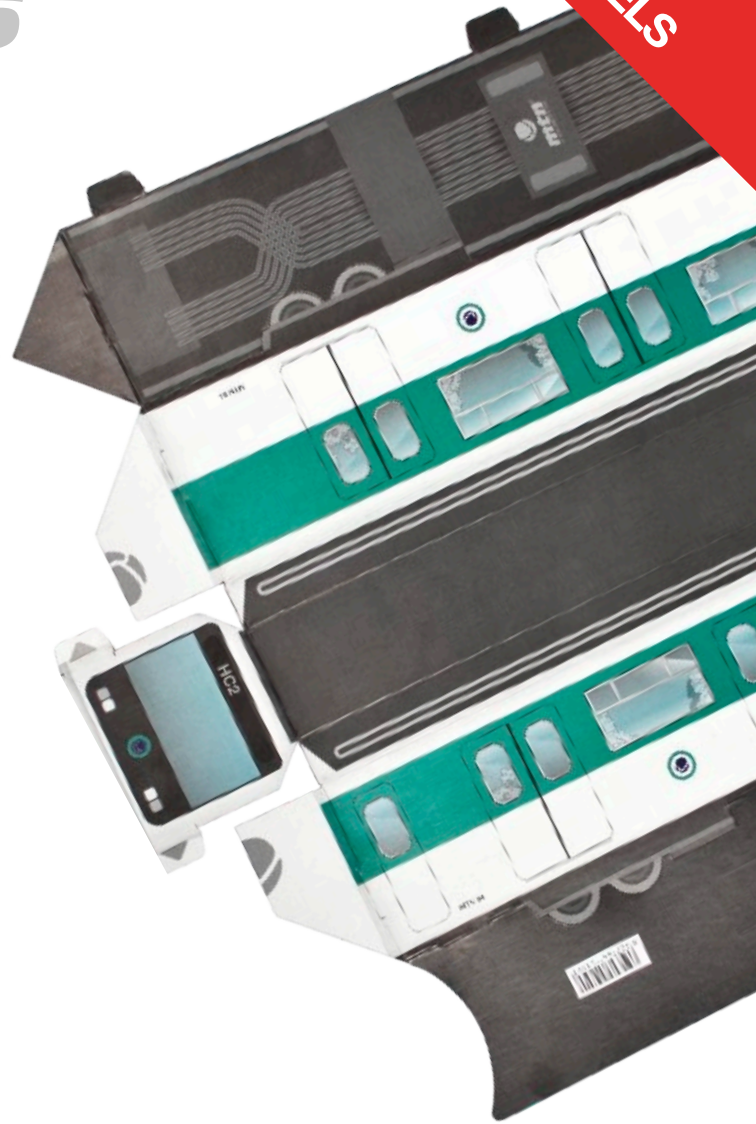

## New MTN Systems

Miniature wagons which can be assembled and painted. Printed on thick cardboard of the highest quality, they reproduce the image of some of the most popular subways and train systems in the world. This second edition presents the subways of Stockholm, Paris, Milano and New York.

### Characteristics:

- Fast and easy to assemble
- Ideal for spray paint and markers

### Measurements:

- 45.5 x 10.5 x 9 cm (assembled)
- 69 x 47 cm (disassembled flat)

**Stockholm**  
(Subway)  
Sweden

SPJU3006

**Paris**  
(Subway)  
France

SPJU3008

**Milano**  
(Subway)  
Italy

SPJU3005